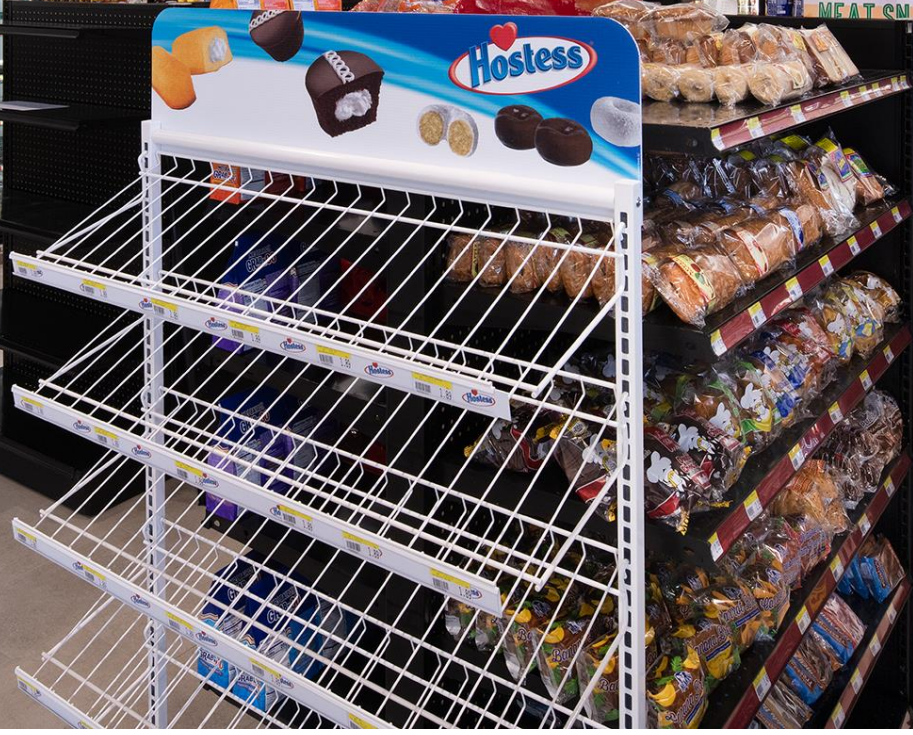

RESTROOMS

EXIT

FREEZER ❄️

NOTHIN' Cooler THAN BEIN' Cool

DUDES